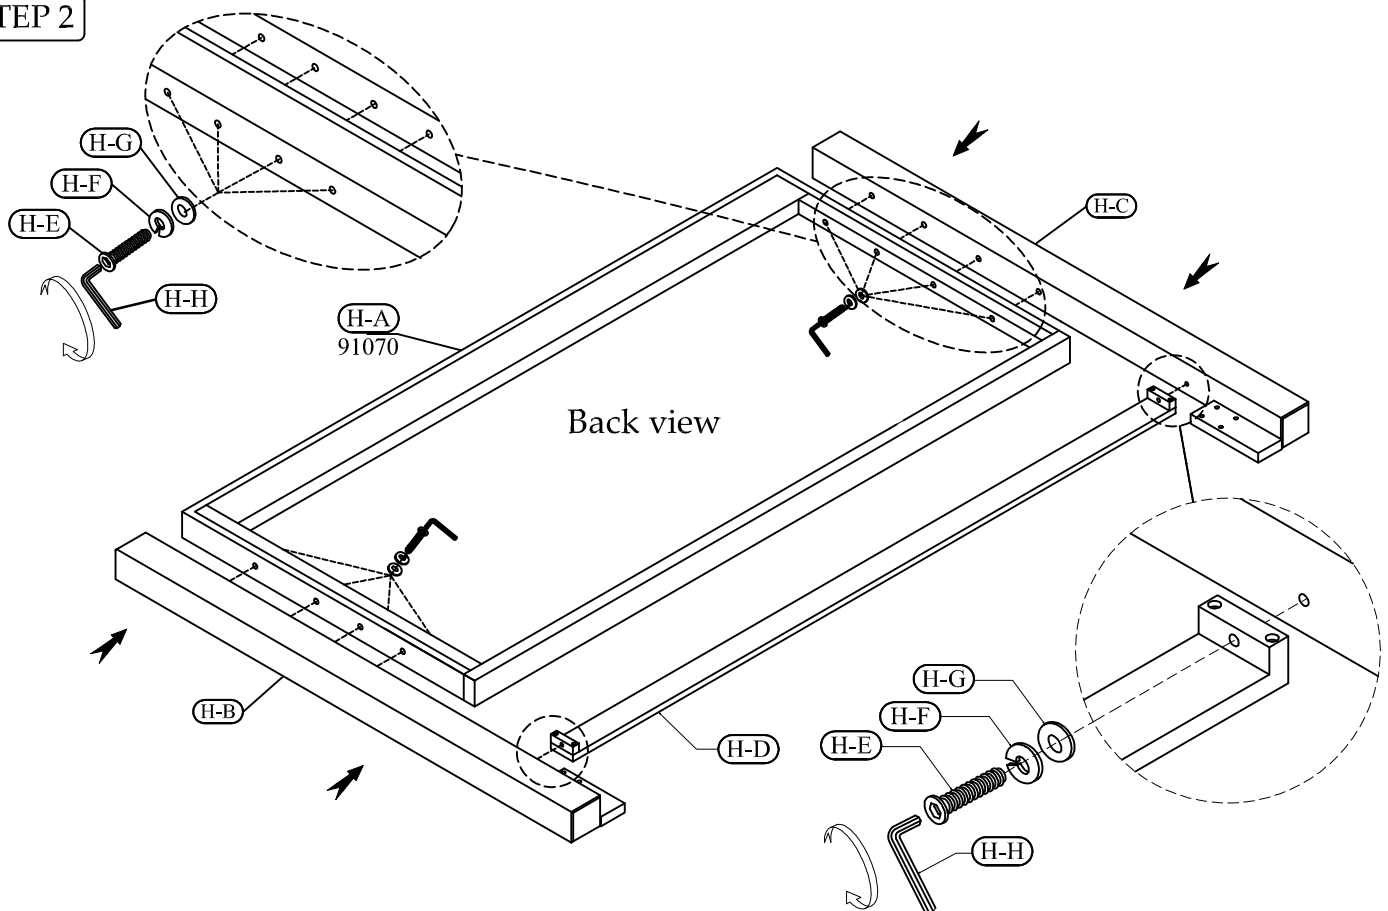

STEP 1

Open the back fabric

STEP 2