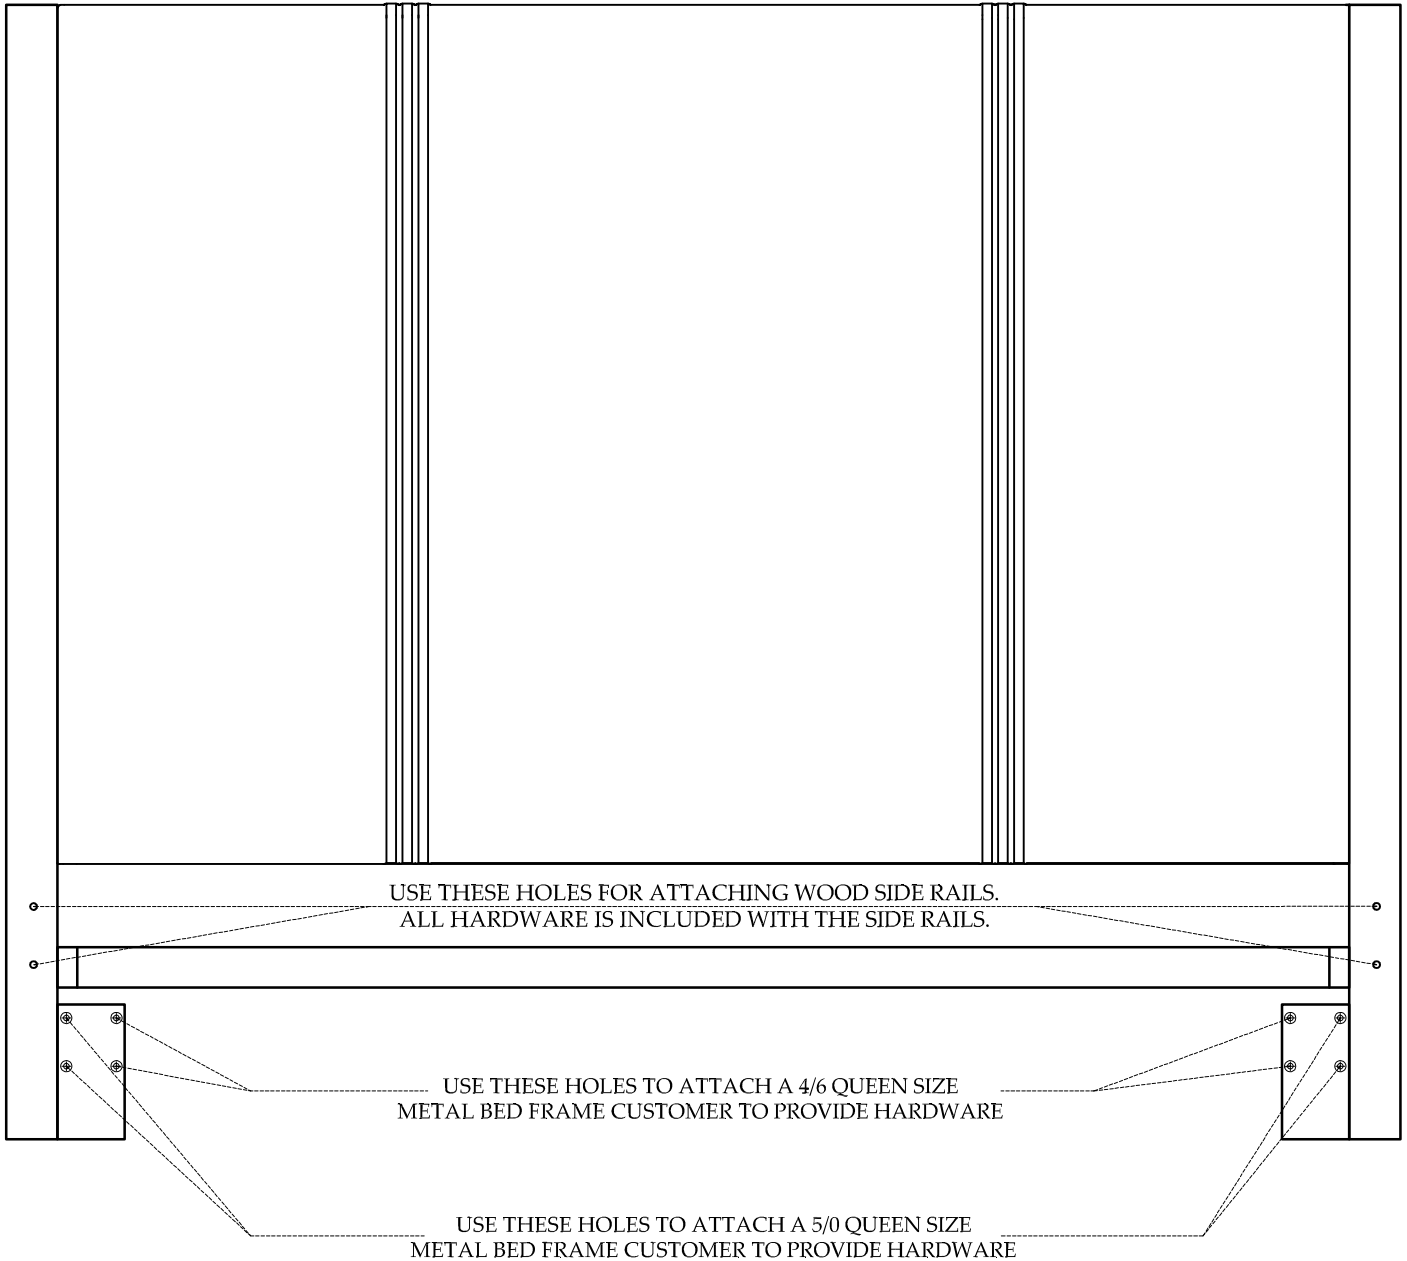

Hardware and Parts packed with the Headboard

<p>Queen Uph Headboard - 91070</p>  <p>(H-A) 1 pc.</p>	<p>Headboard Post (Right)</p>  <p>(H-B) 1 pc.</p>	<p>Headboard Post (Left)</p>  <p>(H-C) 1 pc.</p>	<p>Stretcher Headboard</p>  <p>(H-D) 1 pc.</p>
<p>Allen Head Bolt Ø5/16"-18 x 1-3/4"</p>  <p>(H-E) 10 pcs.</p>	<p>Spring Washer Ø5/16" x Ø13</p>  <p>(H-F) 10 pcs.</p>	<p>Flat Washer Ø5/16" x Ø19</p>  <p>(H-G) 10 pcs.</p>	<p>Allen Key M4 x 2-1/2"</p>  <p>(H-H) 1 pc.</p>

Hardware and Parts packed with the Footboard

<p>Queen Panel Footboard 91071</p>  <p>(F-A) 1 pc.</p>	<p>Wood Slat 60" Long</p>  <p>(F-B) 1 Set</p>	<p>Wood Screw #4 x 30mm</p>  <p>(F-C) 10 pcs.</p>	<p>Support Leg 1-1/4" x 1-1/4" x 8-7/8"</p>  <p>(F-D) 5 pcs.</p>	<p>Screw Driver not included</p> 
--	--	--	---	--

Hardware and Parts packed with the Bed Rails

<p>Siderails - 91072</p>  <p>(R-A) 2 pcs.</p>	<p>All-Thread Bolt Ø5/16"-18 x 3-1/2"</p>  <p>(R-B) 8 pcs.</p>	<p>Arc Washer 37x17mm</p>  <p>(R-C) 8 pcs.</p>	<p>Spring Washer Ø5/16" x Ø13mm</p>  <p>(R-D) 8 pcs.</p>	<p>Flat Washer Ø5/16" x Ø16mm</p>  <p>(R-E) 8 pcs.</p>	<p>Hex Nut Ø5/16" x 18mm</p>  <p>(R-F) 8 pcs.</p>	<p>Open Wrench 12 mm</p>  <p>(R-G) 1 pc.</p>
---	---	---	---	---	--	---

STEP 4

STEP 5

STEP 6

Adjustable leveler.

4/6-5/0 Queen Bed

91070 - 4/6 - 5/0 Uph Headboard

The headboard may be used alone with a Queen size metal bed frame.