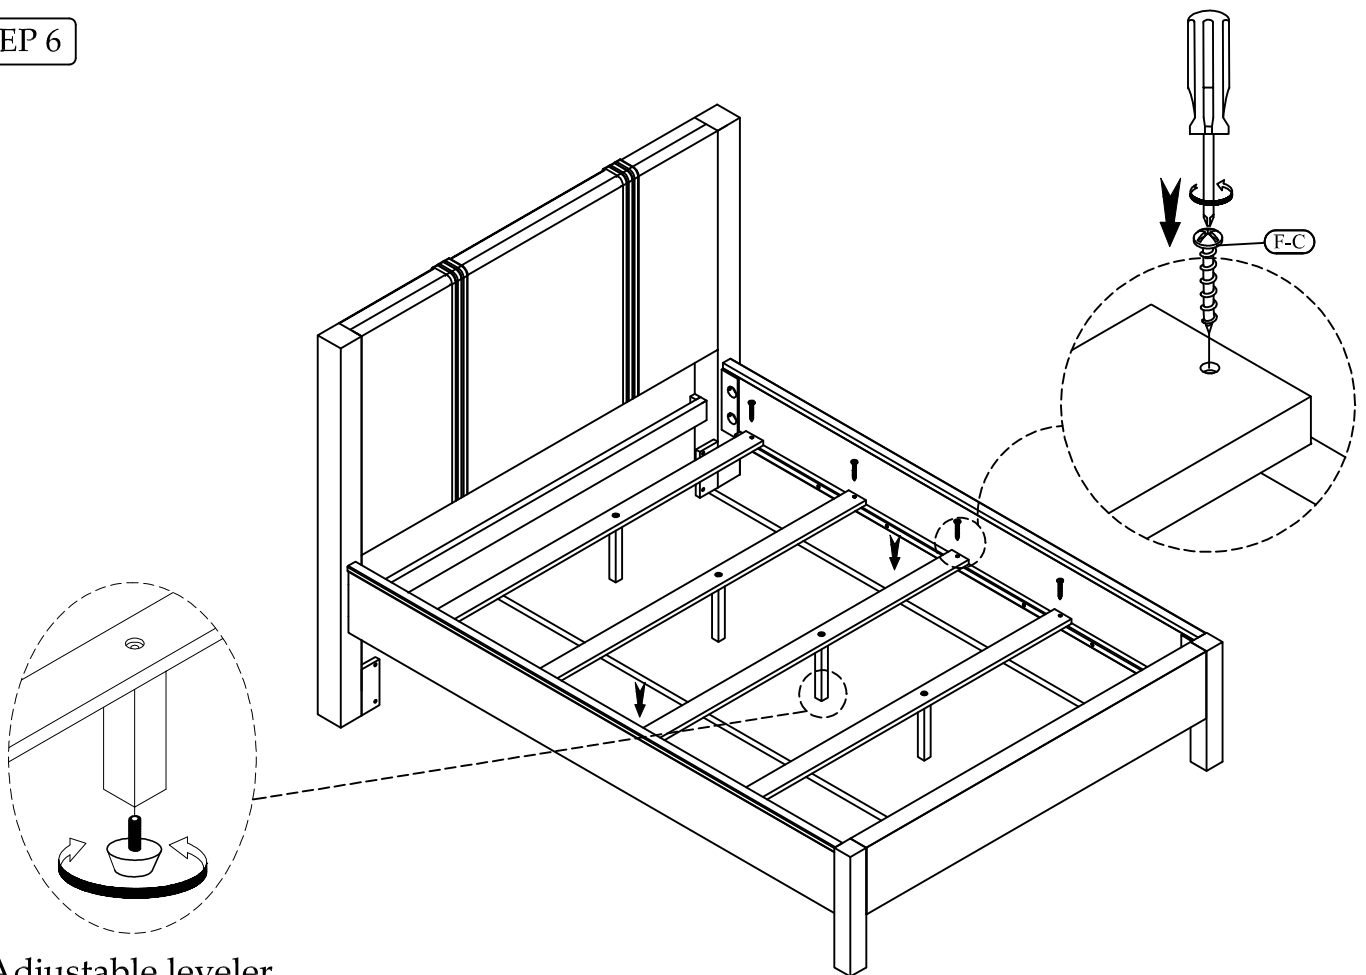

STEP 5

STEP 6

Adjustable leveler.