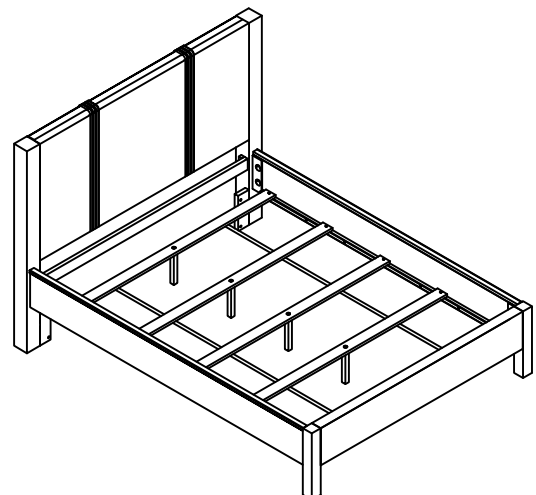

Warning :

- Be sure to check all packing material carefully for small parts, which may have come loose inside the carton during shipment.
- To prevent possible scratches and damage, this furniture **MUST BE ASSEMBLED BY TWO PEOPLE** on a soft surface such as a blanket or carpet.

Hardware and Parts packed with the Headboard

Queen Uph Headboard - 91070 (H-A) 1 pc.	Headboard Post (Right) (H-B) 1 pc.	Headboard Post (Left) (H-C) 1 pc.	Stretcher Headboard (H-D) 1 pc.
Allen Head Bolt Ø5/16"-18 x 1-3/4" (H-E) 10 pcs.	Spring Washer Ø5/16" x Ø13 (H-F) 10 pcs.	Flat Washer Ø5/16" x Ø19 (H-G) 10 pcs.	Allen Key M4 x 2-1/2" (H-H) 1 pc.

Hardware and Parts packed with the Footboard

Queen Panel Footboard 91071 (F-A) 1 pc.	Wood Slat 60" Long (F-B) 1 Set	Wood Screw #4 x 30mm (F-C) 10 pcs.	Support Leg 1-1/4" x 1-1/4" x 8-7/8" (F-D) 5 pcs.	Screw Driver not included

Hardware and Parts packed with the Bed Rails

Siderails - 91072 (R-A) 2 pcs.	All-Thread Bolt Ø5/16"-18 x 3-1/2" (R-B) 8 pcs.	Arc Washer 37x17mm (R-C) 8 pcs.	Spring Washer Ø5/16" x Ø13mm (R-D) 8 pcs.	Flat Washer Ø5/16" x Ø16mm (R-E) 8 pcs.	Hex Nut Ø5/16" x 18mm (R-F) 8 pcs.	Open Wrench 12 mm (R-G) 1 pc.

4/6-5/0 Queen Bed

91070 -- 4/6 - 5/0 Uph Headboard

91071 -- 5/0 Footboard

91072 -- 5/0 - 6/0 Siderails